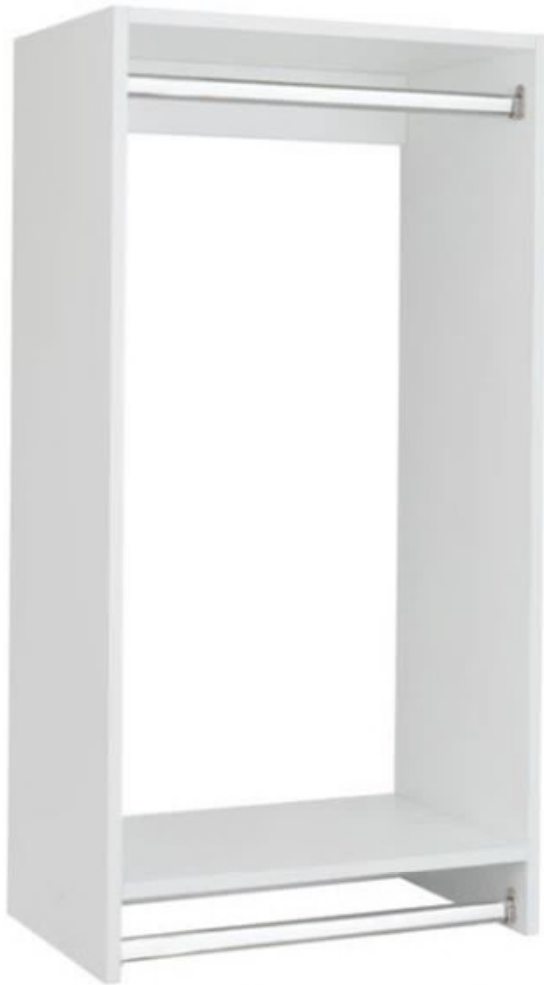

The Modular Closet Tall Hanging closet unit is the ideal module for dresses and long garments. It has a 12" shelf above the hanging rod which is perfect for handbags, hats, and other accessories. It is also the perfect fixture for your coat closet or entryway closet.

Vista Tall Hanging

WFB-TH18

Color

Width

Vista Medium Hanging

WFB-MH19.5

Color

Width

19.5" WIDE

25.5" WIDE

31.5" WIDE

Description

The Modular Closet Medium Hanging unit is the ideal module for your medium length garments like shirts, sweaters, skirts, and pants. It has 24 inches of shelving space above the hanging rod and comes with one stationary shelf and one adjustable shelf to store folded clothes, accessories, or storage baskets. The Medium Hanging unit is also a terrific addition to any coat closet. Pair it with a Tower and 2 closet drawers for the perfect solution to a compact closet.

Vista Hanging Tower

WFB-HTW19.5

Color

Width

Description

The Modular Closet Hanging Tower closet organizer is an all-wood closet kit with three shelves and short hanging space. This tall closet will look great in any closet, and offers a variety of storage options for any part of your wardrobe. It is ideal for organizing clothes, shoes, boots, and accessories. Closet drawers can be added to the bottom section, as well as additional shelves for those with large shoe collections.