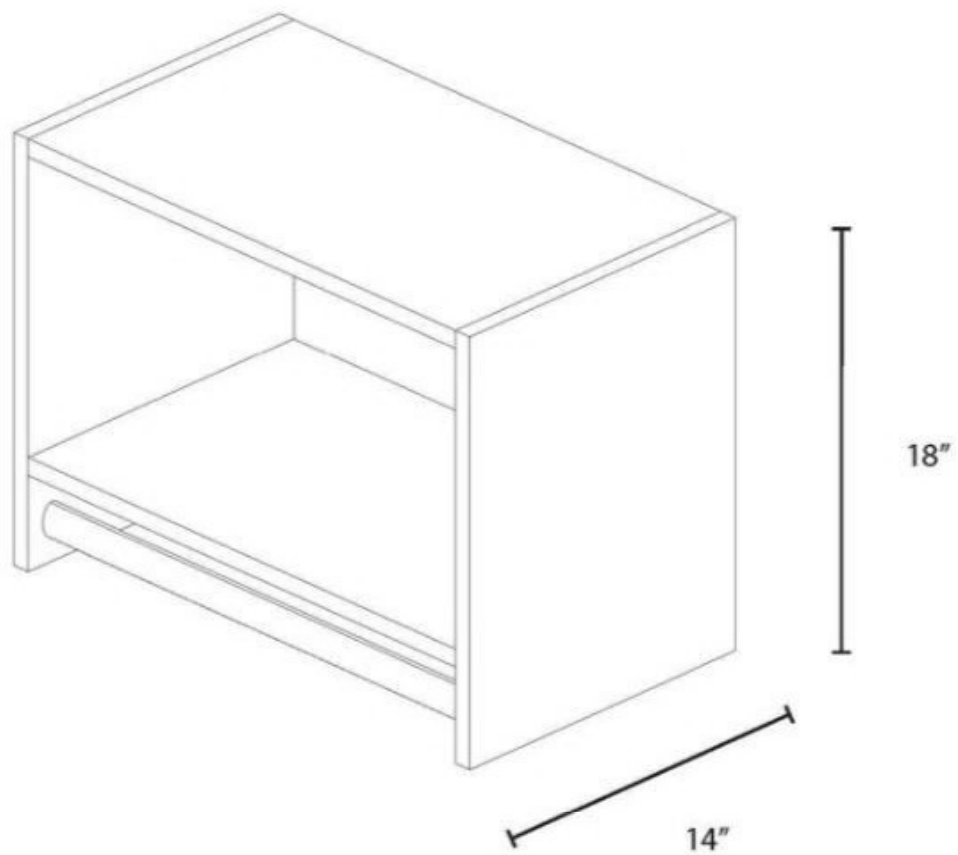

Vista Tall Hanging

WFB-TH18

Color

Width

- 18" WIDE
- 19.5" WIDE
- 21" WIDE
- 22.5" WIDE
- 24" WIDE
- 25.5" WIDE
- 27" WIDE
- 28.5" WIDE
- 30" WIDE
- 31.5" WIDE
- 33" WIDE
- 34.5" WIDE
- 36" WIDE

Description

The Modular Closet Tall Hanging closet unit is the ideal module for dresses and long garments. It has a 12" shelf above the hanging rod which is perfect for handbags, hats, and other accessories. It is also the perfect fixture for your coat closet or entryway closet.

19.5" WIDE

25.5" WIDE

31.5" WIDE

Description

The Modular Closet Medium Hanging unit is the ideal module for your medium length garments like shirts, sweaters, skirts, and pants. It has 24 inches of shelving space above the hanging rod and comes with one stationary shelf and one adjustable shelf to store folded clothes, accessories, or storage baskets. The Medium Hanging unit is also a terrific addition to any coat closet. Pair it with a Tower and 2 closet drawers for the perfect solution to a compact closet.