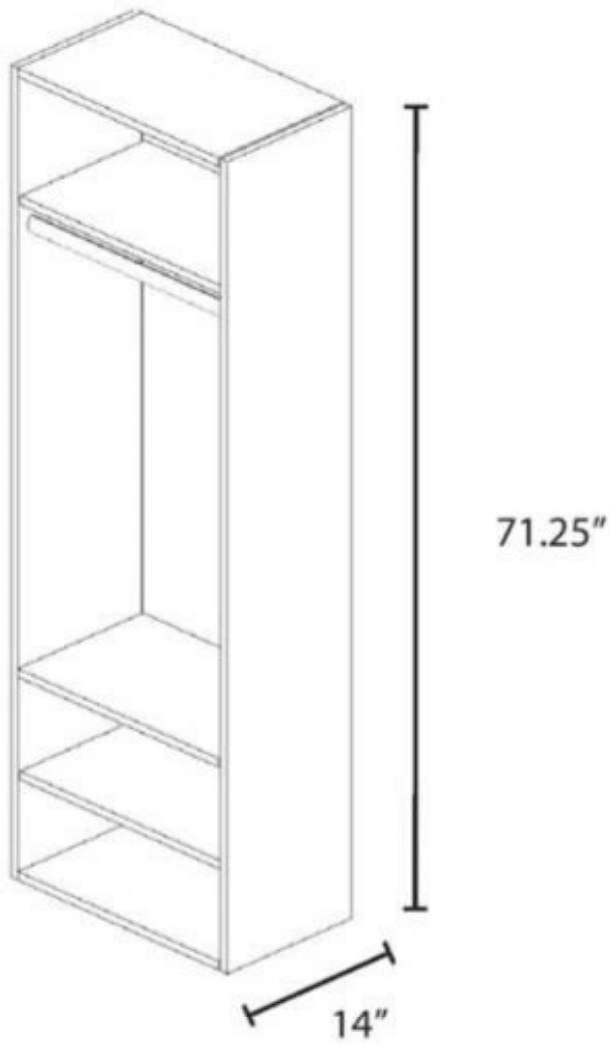

Vista Hanging Tower

WFB-HTW19.5

Color

Width

Description

The Modular Closet Hanging Tower closet organizer is an all-wood closet kit with three shelves and short hanging space. This tall closet will look great in any closet, and offers a variety of storage options for any part of your wardrobe. It is ideal for organizing clothes, shoes, boots, and accessories. Closet drawers can be added to the bottom section, as well as additional shelves for those with large shoe collections.

Vista Hanging Tower W/ Drawers

WFB-HTWDR2-19.5-SL

Color

Drawer Style

Width

Description

The Modular Closet Hanging Tower With Drawers is an all-wood closet unit that is great for organizing folded and hanging clothing. Transform your closet with this beautiful and super-practical tall closet section. The hanging space is large enough for 42" garments, which makes it perfect for suits, shirts, pants, and skirts. The solid wood drawers give you extra space for folded clothing. Use the shelf above the hanging rod for handbags, hats, and other accessories. The complete tower is 72" tall.

Vista Shelf Closet Tower

WFB-TW19.5

Color

Width

19.5" WIDE

25.5" WIDE

31.5" WIDE

Description