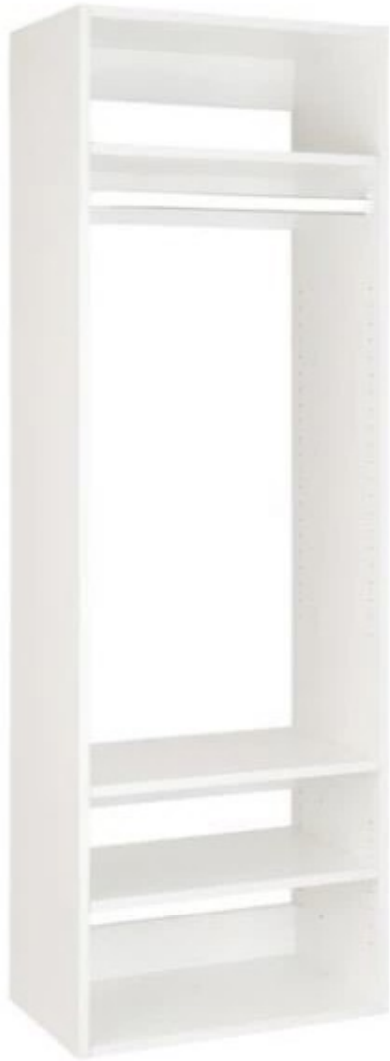

Vista Hanging Tower

WFB-HTW19.5

Color

Width

Description

The Modular Closet Hanging Tower closet organizer is an all-wood closet kit with three shelves and short hanging space. This tall closet will look great in any closet, and offers a variety of storage options for any part of your wardrobe. It is ideal for organizing clothes, shoes, boots, and accessories. Closet drawers can be added to the bottom section, as well as additional shelves for those with large shoe collections.

Vista Hanging Tower W/ Drawers

WFB-HTWDR2-19.5-SL

Color

Drawer Style

Width

Description

The Modular Closet Hanging Tower With Drawers is an all-wood closet unit that is great for organizing folded and hanging clothing. Transform your closet with this beautiful and super-practical tall closet section. The hanging space is large enough for 42" garments, which makes it perfect for suits, shirts, pants, and skirts. The solid wood drawers give you extra space for folded clothing. Use the shelf above the hanging rod for handbags, hats, and other accessories. The complete tower is 72" tall.