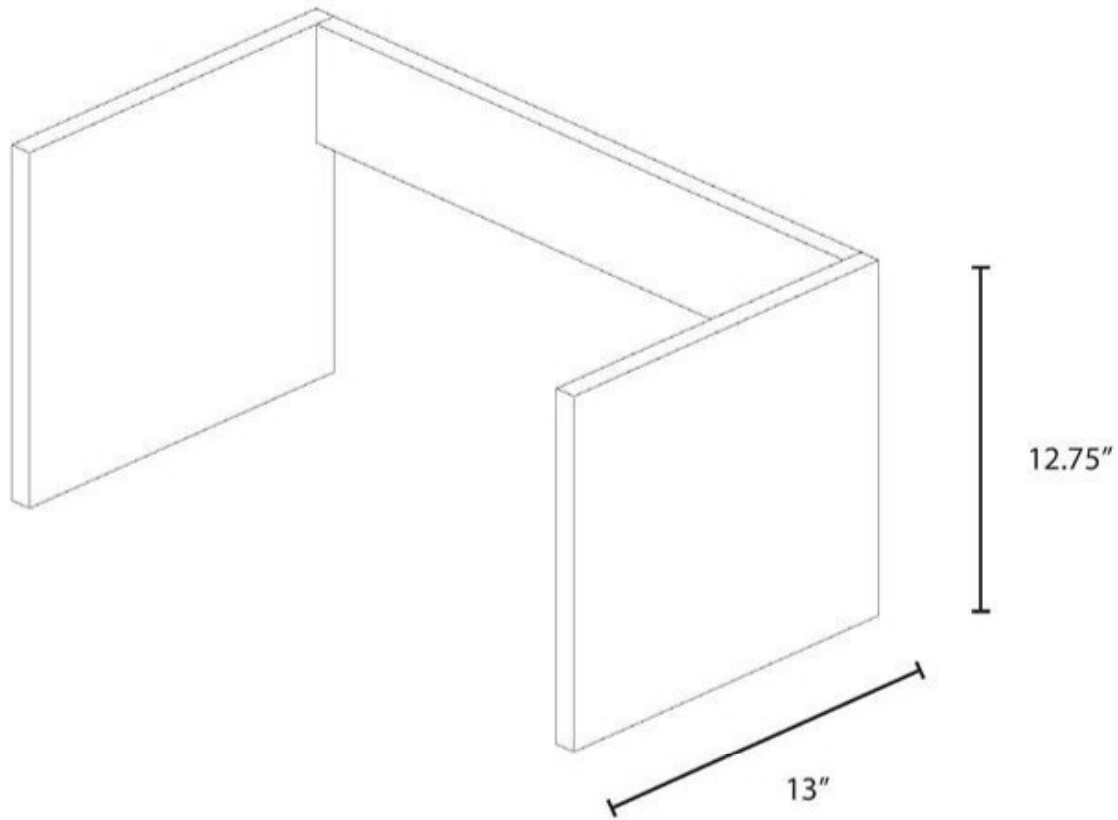

Vista Legs For Tower Units

WFB-LE19.5

Color

Size

Shelf

Add the legs to any tower unit for a full to the floor look. The legs are 12" tall and are recessed 1" to allow for Moldings.

The legs are pre-drilled with shelf pin holes to accommodate adjustable shelves.