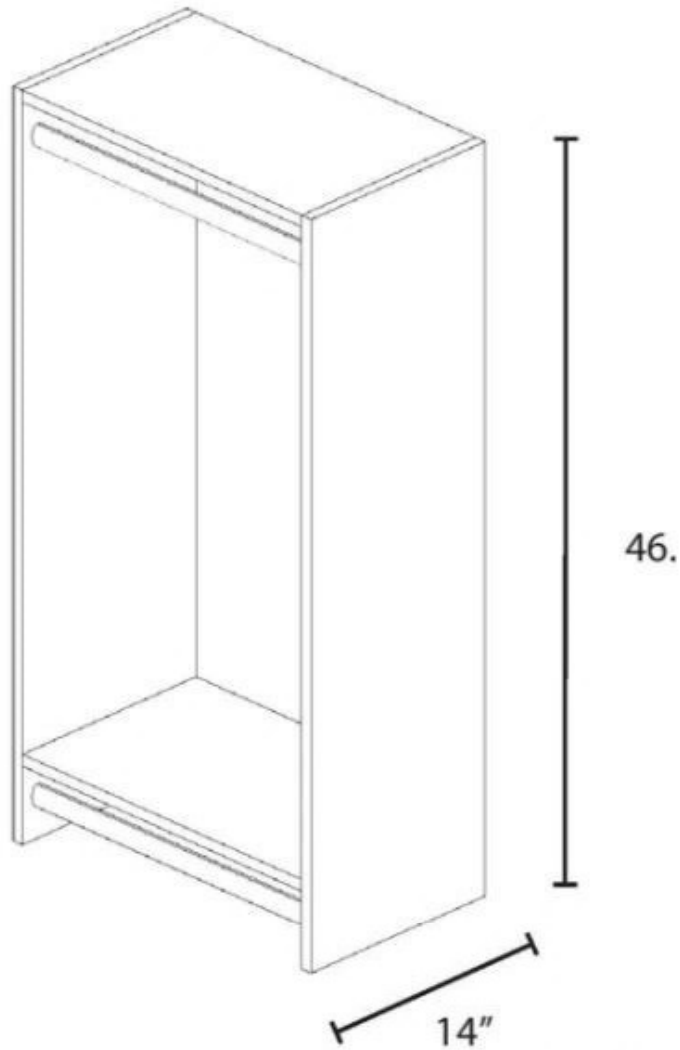

19.5" WIDE

25.5" WIDE

31.5" WIDE

Description

The Modular Closet Medium Hanging unit is the ideal module for your medium length garments like shirts, sweaters, skirts, and pants. It has 24 inches of shelving space above the hanging rod and comes with one stationary shelf and one adjustable shelf to store folded clothes, accessories, or storage baskets. The Medium Hanging unit is also a terrific addition to any coat closet. Pair it with a Tower and 2 closet drawers for the perfect solution to a compact closet.

Vista Double Hanging

WFB-DH18

Color

Width

18" WIDE

19.5" WIDE

21" WIDE

22.5" WIDE

24" WIDE

25.5" WIDE

27" WIDE

28.5" WIDE

30" WIDE

31.5" WIDE

33" WIDE

34.5" WIDE

36" WIDE

Description

The Modular Closet Double Hanging section is the perfect closet unit for organizing your suits, shirts, pants, or skirts. The module is designed to give you two levels of hanging space, each large enough to accommodate up to 40" long garments.