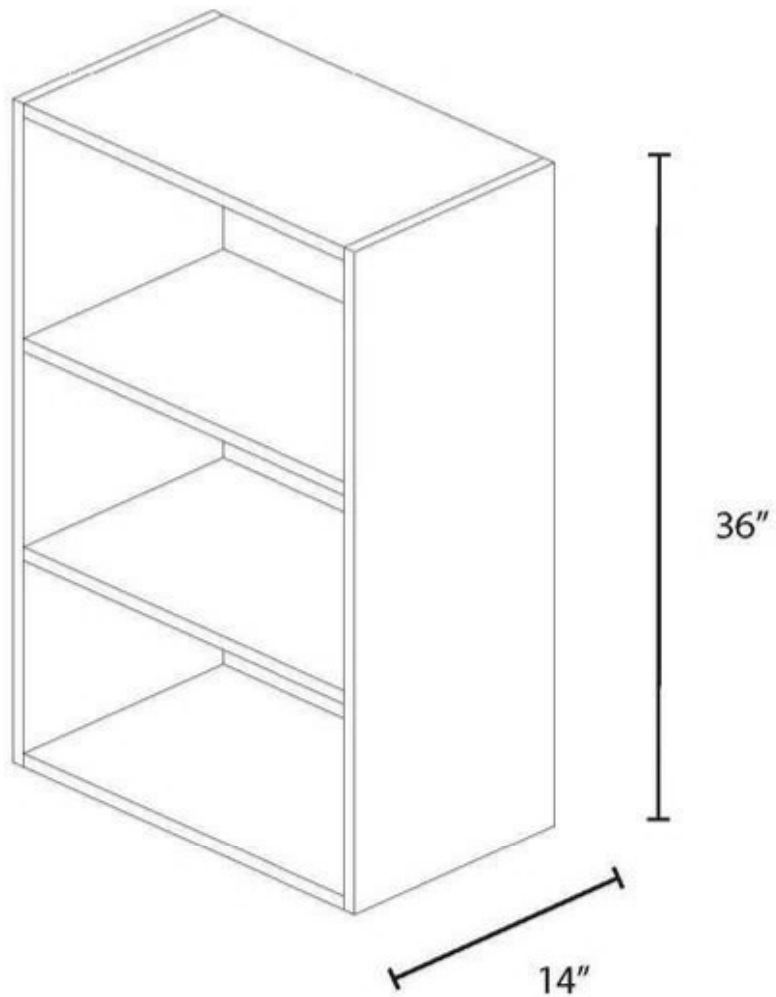

Vista 2 Drawer Short Tower

WFB-STWDR2-19.5-SL

Color

Drawer Style

Width