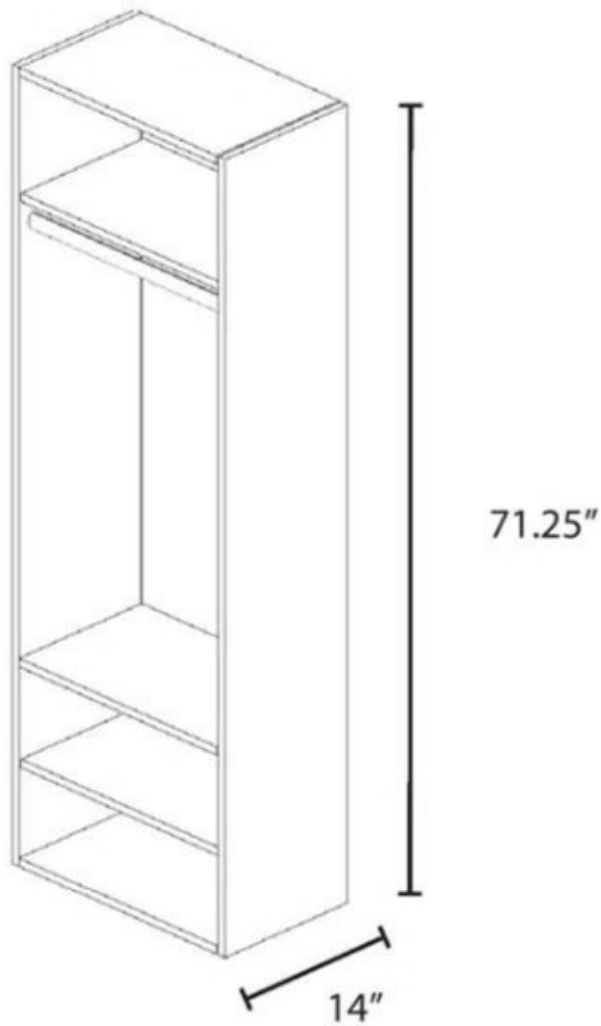

Vista Hanging Tower

WFB-HTW19.5

Color

Width

Description

The Modular Closet Hanging Tower closet organizer is an all-wood closet kit with three shelves and short hanging space. This tall closet will look great in any closet, and offers a variety of storage options for any part of your wardrobe. It is ideal for organizing clothes, shoes, boots, and accessories. Closet drawers can be added to the bottom section, as well as additional shelves for those with large shoe collections.

Vista Hanging Tower W/ Drawers

WFB-HTWDR2-19.5-SL

Color

Drawer Style

Width

Description

The Modular Closet Hanging Tower With Drawers is an all-wood closet unit that is great for organizing folded and hanging clothing. Transform your closet with this beautiful and super-practical tall closet section. The hanging space is large enough for 42" garments, which makes it perfect for suits, shirts, pants, and skirts. The solid wood drawers give you extra space for folded clothing. Use the shelf above the hanging rod for handbags, hats, and other accessories. The complete tower is 72" tall.